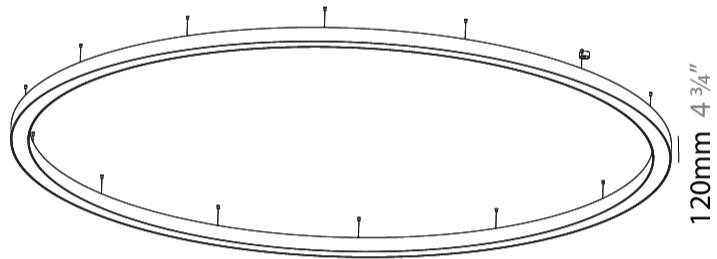

GENERAL

Series: Glorious
Subseries: Glorious 150
Partner: Prolicht
Division: Architectural
Installation: Suspension
Product Type: Pendant
Mounting Location: Ceiling
Light Distribution: Direct

PHYSICAL

Shape: Round
Diameter (mm): 5400
Diameter (in): 212 ⁵/₈
Depth (mm): 120
Depth (in): 4 ³/₄
Max. Overall Height (mm): 2120
Max. Overall Height (in): 83 ⁷/₁₆
Weight (kg): 69.5
Weight (lbs): 152.9
Diffuser: PMMA - Opal
Fixture Finish: [SSR / BKV / CWI / CRY / HAB / UFT / ITA / RUA / FTG / MYG / LOD / PUS / FRO / FUP / KIA / POP / BLS / SPG / MEY / GOH / CHC / COM / ABZ / JAG / OBR / MOS / ROR](#)
Fixture Material: PMMA / Aluminum

ELECTRICAL

Lamp Type: LED (Zhaga Standard)
Input Wattage (W): 274.1
Total Output Wattage (W): 224 / 179.2 (3500K)
Dimming: [0-10V Dimming / Phase Dimming (120Vac Only)](#)
Driver Included: Yes
Driver Location: Integrated
Driver Type: Constant Current
Driver Class: Class 2
Input Voltage (V): 120 - 277
Constant Current (MA): 350 / 1400 (3500K)

LED

Color Temperature (°K): [2700 / 3000 / 3500 / 4000](#)
Max. Delivered Lumen (lm): Max 26807
Nominal Lumen (lm): Max 37614
CRI: >90 CRI
Efficiency (%): 65
Lamp Life (hrs): 50000

OPTICAL

RATINGS AND CERTIFICATIONS

Certified By: Certified for North American Standards
IP rating: IP20

5100mm 200 ¹³/₁₆"

5400mm 212 ⁵/₈"