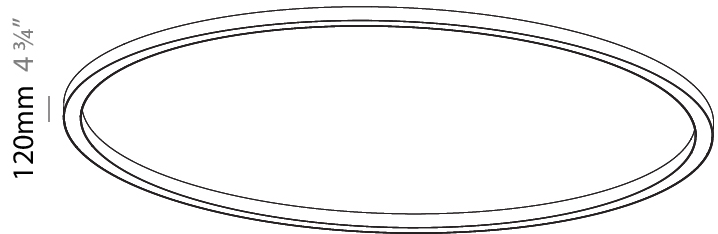

1. To build a product code in our configurator select the specify button on the base model # product page
2. To build a manual product code on this datasheet choose from the options listed below in blue font and add the suffix to the base model #

GENERAL

Series: Glorious
Subseries: Glorious 150
Partner: Prolicht
Division: Architectural
Installation: Surface
Product Type: Ceiling Surface
Mounting Location: Ceiling
Light Distribution: Direct

PHYSICAL

Shape: Round
Diameter (mm): 5400
Diameter (in): 212 ⁵/₈
Height (mm): 120
Height (in): 4 ³/₄
Weight (kg): 68
Weight (lbs): 149.6
Diffuser: PMMA - Opal
Fixture Finish: SSR / BKV / CWI / CRY / HAB / UFT / ITA / RUA / FTG / MYG / LOD / PUS / FRO / FUP / KIA / POP / BLS / SPG / MEY / GOH / CHC / COM / ABZ / JAG / OBR / MOS / ROR
Fixture Material: PMMA / Aluminum

ELECTRICAL

Lamp Type: LED (Zhaga Standard)
Input Wattage (W): 274.1
Total Output Wattage (W): 224 / 179.2 (3500K)
Dimming: 0-10V Dimming / Phase Dimming (120Vac Only)
Driver Included: Yes
Driver Location: Integrated
Driver Type: Constant Current - 120 / 277Vac
Driver Class: Class 2
Input Voltage (V): 120 - 277
Constant Current (MA): 350 / 800 (3500K)

LED

Color Temperature (°K): 2700 / 3000 / 3500 / 4000
Max. Delivered Lumen (lm): Max 26807
Nominal Lumen (lm): Max 37614
CRI: >90 CRI
Efficiency (%): 65
Lamp Life (hrs): 50000

OPTICAL

RATINGS AND CERTIFICATIONS

Certified By: Certified for North American Standards
IP rating: IP20

Ø 5100mm 200 ¹³/₁₆"

Ø 5400mm 212 ⁵/₈"