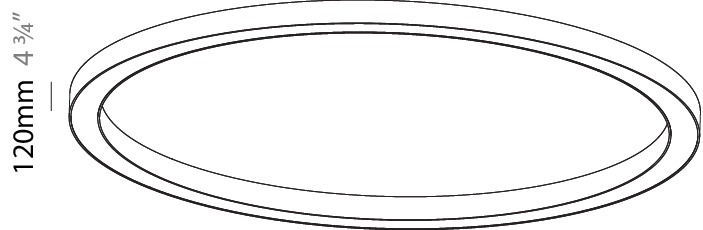

1. To build a product code in our configurator select the specify button on the base model # product page
2. To build a manual product code on this datasheet choose from the options listed below in blue font and add the suffix to the base model #

GENERAL

Series: Glorious
Subseries: Glorious 150
Partner: Prolicht
Division: Architectural
Installation: Surface
Product Type: Ceiling Surface
Mounting Location: Ceiling
Light Distribution: Direct

PHYSICAL

Shape: Round
Diameter (mm): 3100
Diameter (in): 122 ¹/₁₆
Height (mm): 120
Height (in): 4 ³/₄
Weight (kg): 38.3
Weight (lbs): 84.26
Diffuser: PMMA - Opal
Fixture Finish: SSR / BKV / CWI / CRY / HAB / UFT / ITA / RUA / FTG / MYG / LOD / PUS / FRO / FUP / KIA / POP / BLS / SPG / MEY / GOH / CHC / COM / ABZ / JAG / OBR / MOS / ROR
Fixture Material: PMMA / Aluminum

ELECTRICAL

Lamp Type: LED (Zhaga Standard)
Input Wattage (W): 156.6
Total Output Wattage (W): 128 / 102.4 (3500K)
Dimming: 0-10V Dimming / Phase Dimming (120Vac Only)
Driver Included: Yes
Driver Location: Integrated
Driver Type: Constant Current - 120 / 277Vac
Driver Class: Class 2
Input Voltage (V): 120 - 277
Constant Current (MA): 350 / 800 (3500K)

LED

Color Temperature (°K): 2700 / 3000 / 3500 / 4000
Max. Delivered Lumen (lm): Max 15318
Nominal Lumen (lm): Max 21493
CRI: >90 CRI
Efficiency (%): 65
Lamp Life (hrs): 50000

OPTICAL

RATINGS AND CERTIFICATIONS

Certified By: Certified for North American Standards
IP rating: IP20

Ø 2800mm 110 ¹/₄"

Ø 3100mm 122 ¹/₁₆"